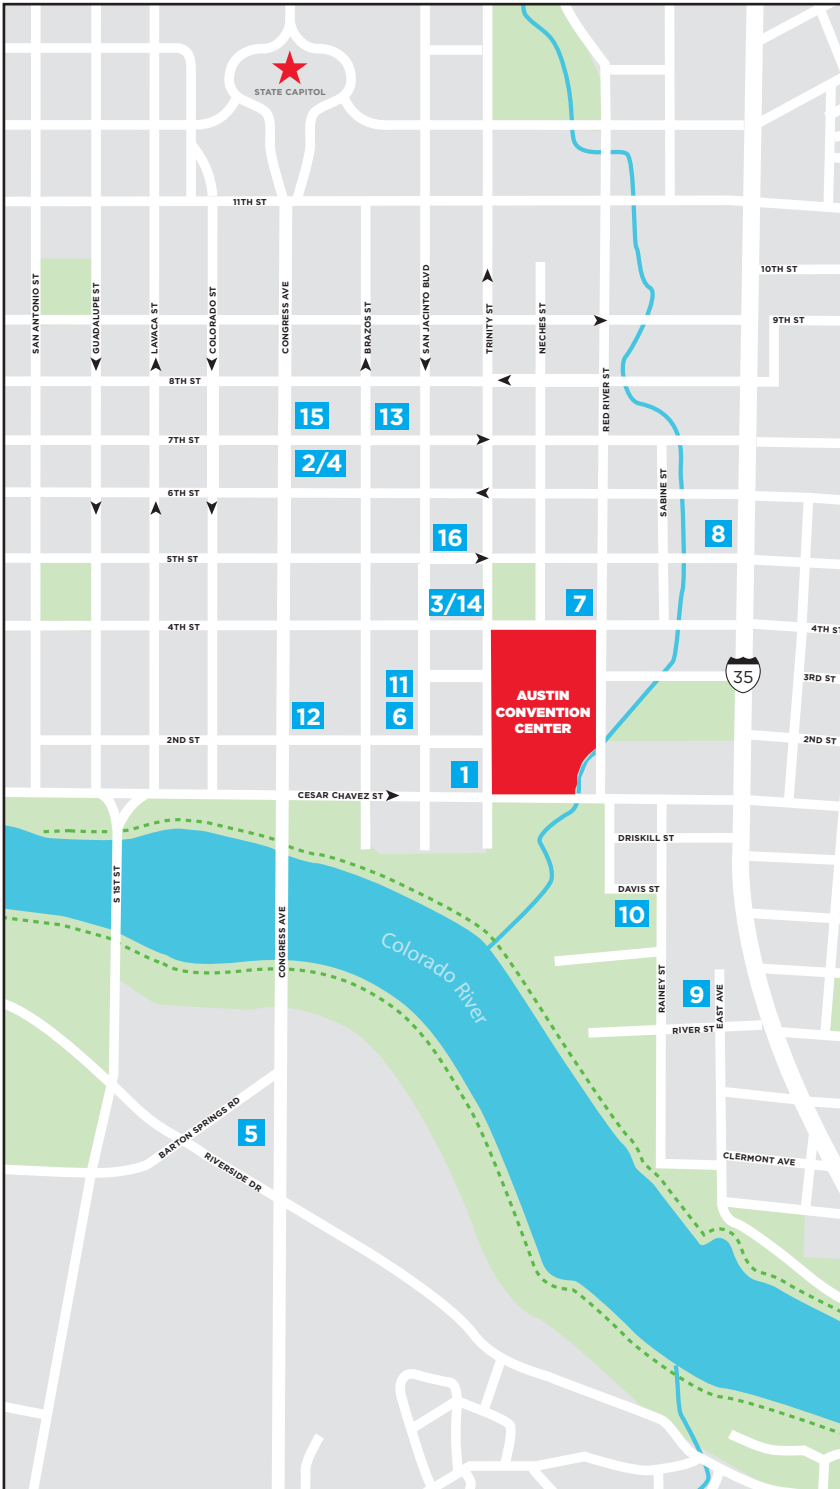

## Downtown Austin Hotel Map

- 1 Austin Marriott Downtown - Headquarters Hotel**  
 304 E. Cesar Chavez St.  
 \$284 KING OR TWO QUEENS  
 ACROSS FROM AUSTIN CONVENTION CENTER
- 2 Aloft Austin Downtown**   
 109 E. 7th St.  
 \$266 KING OR TWO QUEENS  
 .6 MILES FROM AUSTIN CONVENTION CENTER
- 3 Courtyard Austin Downtown/Convention Center**  
 300 E. 4th St.  
 \$269 KING OR TWO QUEENS  
 .1 MILES FROM AUSTIN CONVENTION CENTER
- 4 Element Austin Downtown**   
 109 E. 7th St.  
 \$276 KING | \$296 STUDIO TWO QUEENS WITH SOFA  
 .6 MILES FROM AUSTIN CONVENTION CENTER
- 5 Embassy Suites Austin Downtown**   
 300 S. Congress Ave.  
 \$249 KING | \$269 TWO DOUBLES  
 .8 MILES FROM AUSTIN CONVENTION CENTER
- 6 Hampton Inn & Suites Austin Downtown**  
 200 San Jacinto Blvd.  
 \$263 KING OR TWO QUEENS  
 .2 MILES FROM AUSTIN CONVENTION CENTER
- 7 Hilton Austin**  
 500 E. 4th St.  
 \$279 KING OR TWO QUEENS  
 ACROSS FROM AUSTIN CONVENTION CENTER
- 8 Hilton Garden Inn Austin Downtown**  
 500 N. Interstate 35  
 \$259 KING, KING WITH SOFA OR TWO QUEENS  
 .4 MILES FROM AUSTIN CONVENTION CENTER
- 9 Homewood Suites Austin Downtown**  
 78 East Avenue  
 \$249 KING STUDIO | \$259 ONE BEDROOM KING SUITE  
 \$269 TWO QUEEN STUDIO  
 .5 MILES FROM AUSTIN CONVENTION CENTER
- 10 Hotel Van Zandt**  
 605 Davis St.  
 \$284 KING OR TWO QUEENS  
 .4 MILES FROM AUSTIN CONVENTION CENTER
- 11 Hyatt Place Austin Downtown**  
 211 E. 3rd St.  
 \$259 KING WITH SOFA OR TWO QUEENS WITH SOFA  
 .2 MILES FROM AUSTIN CONVENTION CENTER
- 12 JW Marriott Austin**  
 110 E. 2nd St.  
 \$279 KING OR TWO QUEENS  
 .3 MILES FROM AUSTIN CONVENTION CENTER
- 13 Omni Austin Downtown**   
 700 San Jacinto Blvd.  
 \$286 KING OR TWO QUEENS
- 14 Residence Inn Austin Downtown/Convention Center**  
 300 E. 4th St.  
 \$269 KING WITH SOFA OR QUEEN WITH SOFA  
 .1 MILES FROM AUSTIN CONVENTION CENTER
- 15 The Stephen F. Austin Royal Sonesta Hotel**   
 701 Congress Ave.  
 \$259 KING OR TWO DOUBLES  
 .5 MILES FROM AUSTIN CONVENTION CENTER
- 16 Westin Austin**  
 310 E. 5th St.  
 \$286 KING OR TWO QUEENS  
 .2 MILES FROM AUSTIN CONVENTION CENTER