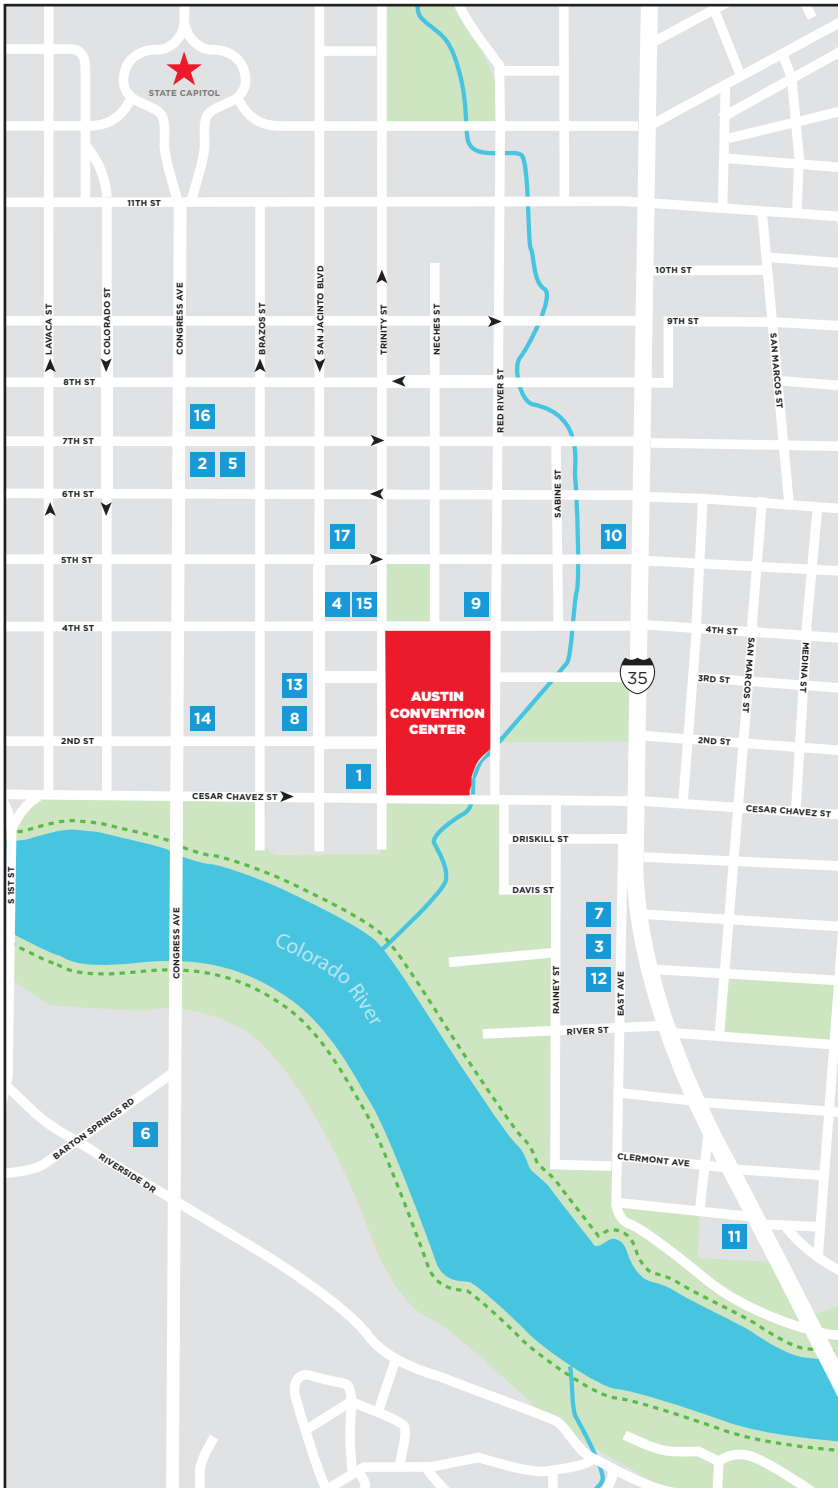

2025 Austin Hotel Map

Map courtesy of Austin Convention & Visitors Bureau.

= Shuttle Service Provided

Shuttle service will be provided to the hotels as noted above. The shuttle stop will be at the hotel or adjacent to the hotel, depending on the location. Please see shuttle schedule for more information.

1. **1 Austin Marriott Downtown - Headquarters Hotel**
   304 E. Cesar Chavez St.
   $289 KING OR TWO QUEENS
   ACROSS FROM AUSTIN CONVENTION CENTER
2. **2 Aloft Austin Downtown**
   109 E. 7th St.
   $274 KING OR TWO QUEENS
   .6 MILES FROM AUSTIN CONVENTION CENTER
3. **3 Cambria Austin Downtown**
   68 East Avenue
   $189 KING OR TWO QUEENS
   .4 MILES FROM AUSTIN CONVENTION CENTER
4. **4 Courtyard Austin Downtown/Convention Center**
   300 E. 4th St.
   $279 KING OR TWO QUEENS
   ACROSS FROM AUSTIN CONVENTION CENTER
5. **5 Element Austin Downtown**
   109 E. 7th St.
   $284 KING | $304 STUDIO TWO QUEENS WITH SOFA
   .6 MILES FROM AUSTIN CONVENTION CENTER
6. **6 Embassy Suites Austin Downtown**
   300 S. Congress Ave.
   $254 KING | $274 TWO DOUBLES
   .8 MILES FROM AUSTIN CONVENTION CENTER
7. **7 Fairfield Inn & Suites Austin Downtown**
   76 East Avenue
   $189 KING OR TWO QUEENS
   .4 MILES FROM AUSTIN CONVENTION CENTER
8. **8 Hampton Inn & Suites Austin Downtown**
   200 San Jacinto Blvd.
   $272 KING OR TWO QUEENS
   .2 MILES FROM AUSTIN CONVENTION CENTER
9. **9 Hilton Austin**
   500 E. 4th St.
   $284 KING OR TWO QUEENS
   ACROSS FROM AUSTIN CONVENTION CENTER
10. **10 Hilton Garden Inn Austin Downtown**
    500 North Interstate 35
    $267 KING, KING WITH SOFA OR TWO QUEENS
    .4 MILES FROM AUSTIN CONVENTION CENTER
11. **11 Holiday Inn Austin - Town Lake**
    20 North Interstate 35
    $165 KING OR TWO DOUBLES
    .9 MILES FROM AUSTIN CONVENTION CENTER
12. **12 Homewood Suites Austin Downtown**
    78 East Avenue
    $224 KING STUDIO | $234 ONE BEDROOM KING SUITE
    $244 TWO QUEEN STUDIO
    .4 MILES FROM AUSTIN CONVENTION CENTER
13. **13 Hyatt Place Austin Downtown**
    211 E. 3rd St.
    $266 KING WITH SOFA OR TWO QUEENS WITH SOFA
    .2 MILES FROM AUSTIN CONVENTION CENTER
14. **14 JW Marriott Austin**
    110 E. 2nd St.
    $284 KING OR TWO QUEENS
    .3 MILES FROM AUSTIN CONVENTION CENTER
15. **15 Residence Inn Austin Downtown/Convention Center**
    300 E. 4th St.
    $279 KING WITH SOFA OR QUEEN WITH SOFA
    ACROSS FROM AUSTIN CONVENTION CENTER
16. **16 The Stephen F. Austin Royal Sonesta Hotel**
    701 Congress Ave.
    $269 KING OR TWO DOUBLES
    .5 MILES FROM AUSTIN CONVENTION CENTER
17. **17 Westin Austin**
    310 E. 5th St.
    $294 KING OR TWO QUEENS
    .2 MILES FROM AUSTIN CONVENTION CENTER

Additional charges may apply for three or more guests in a room.